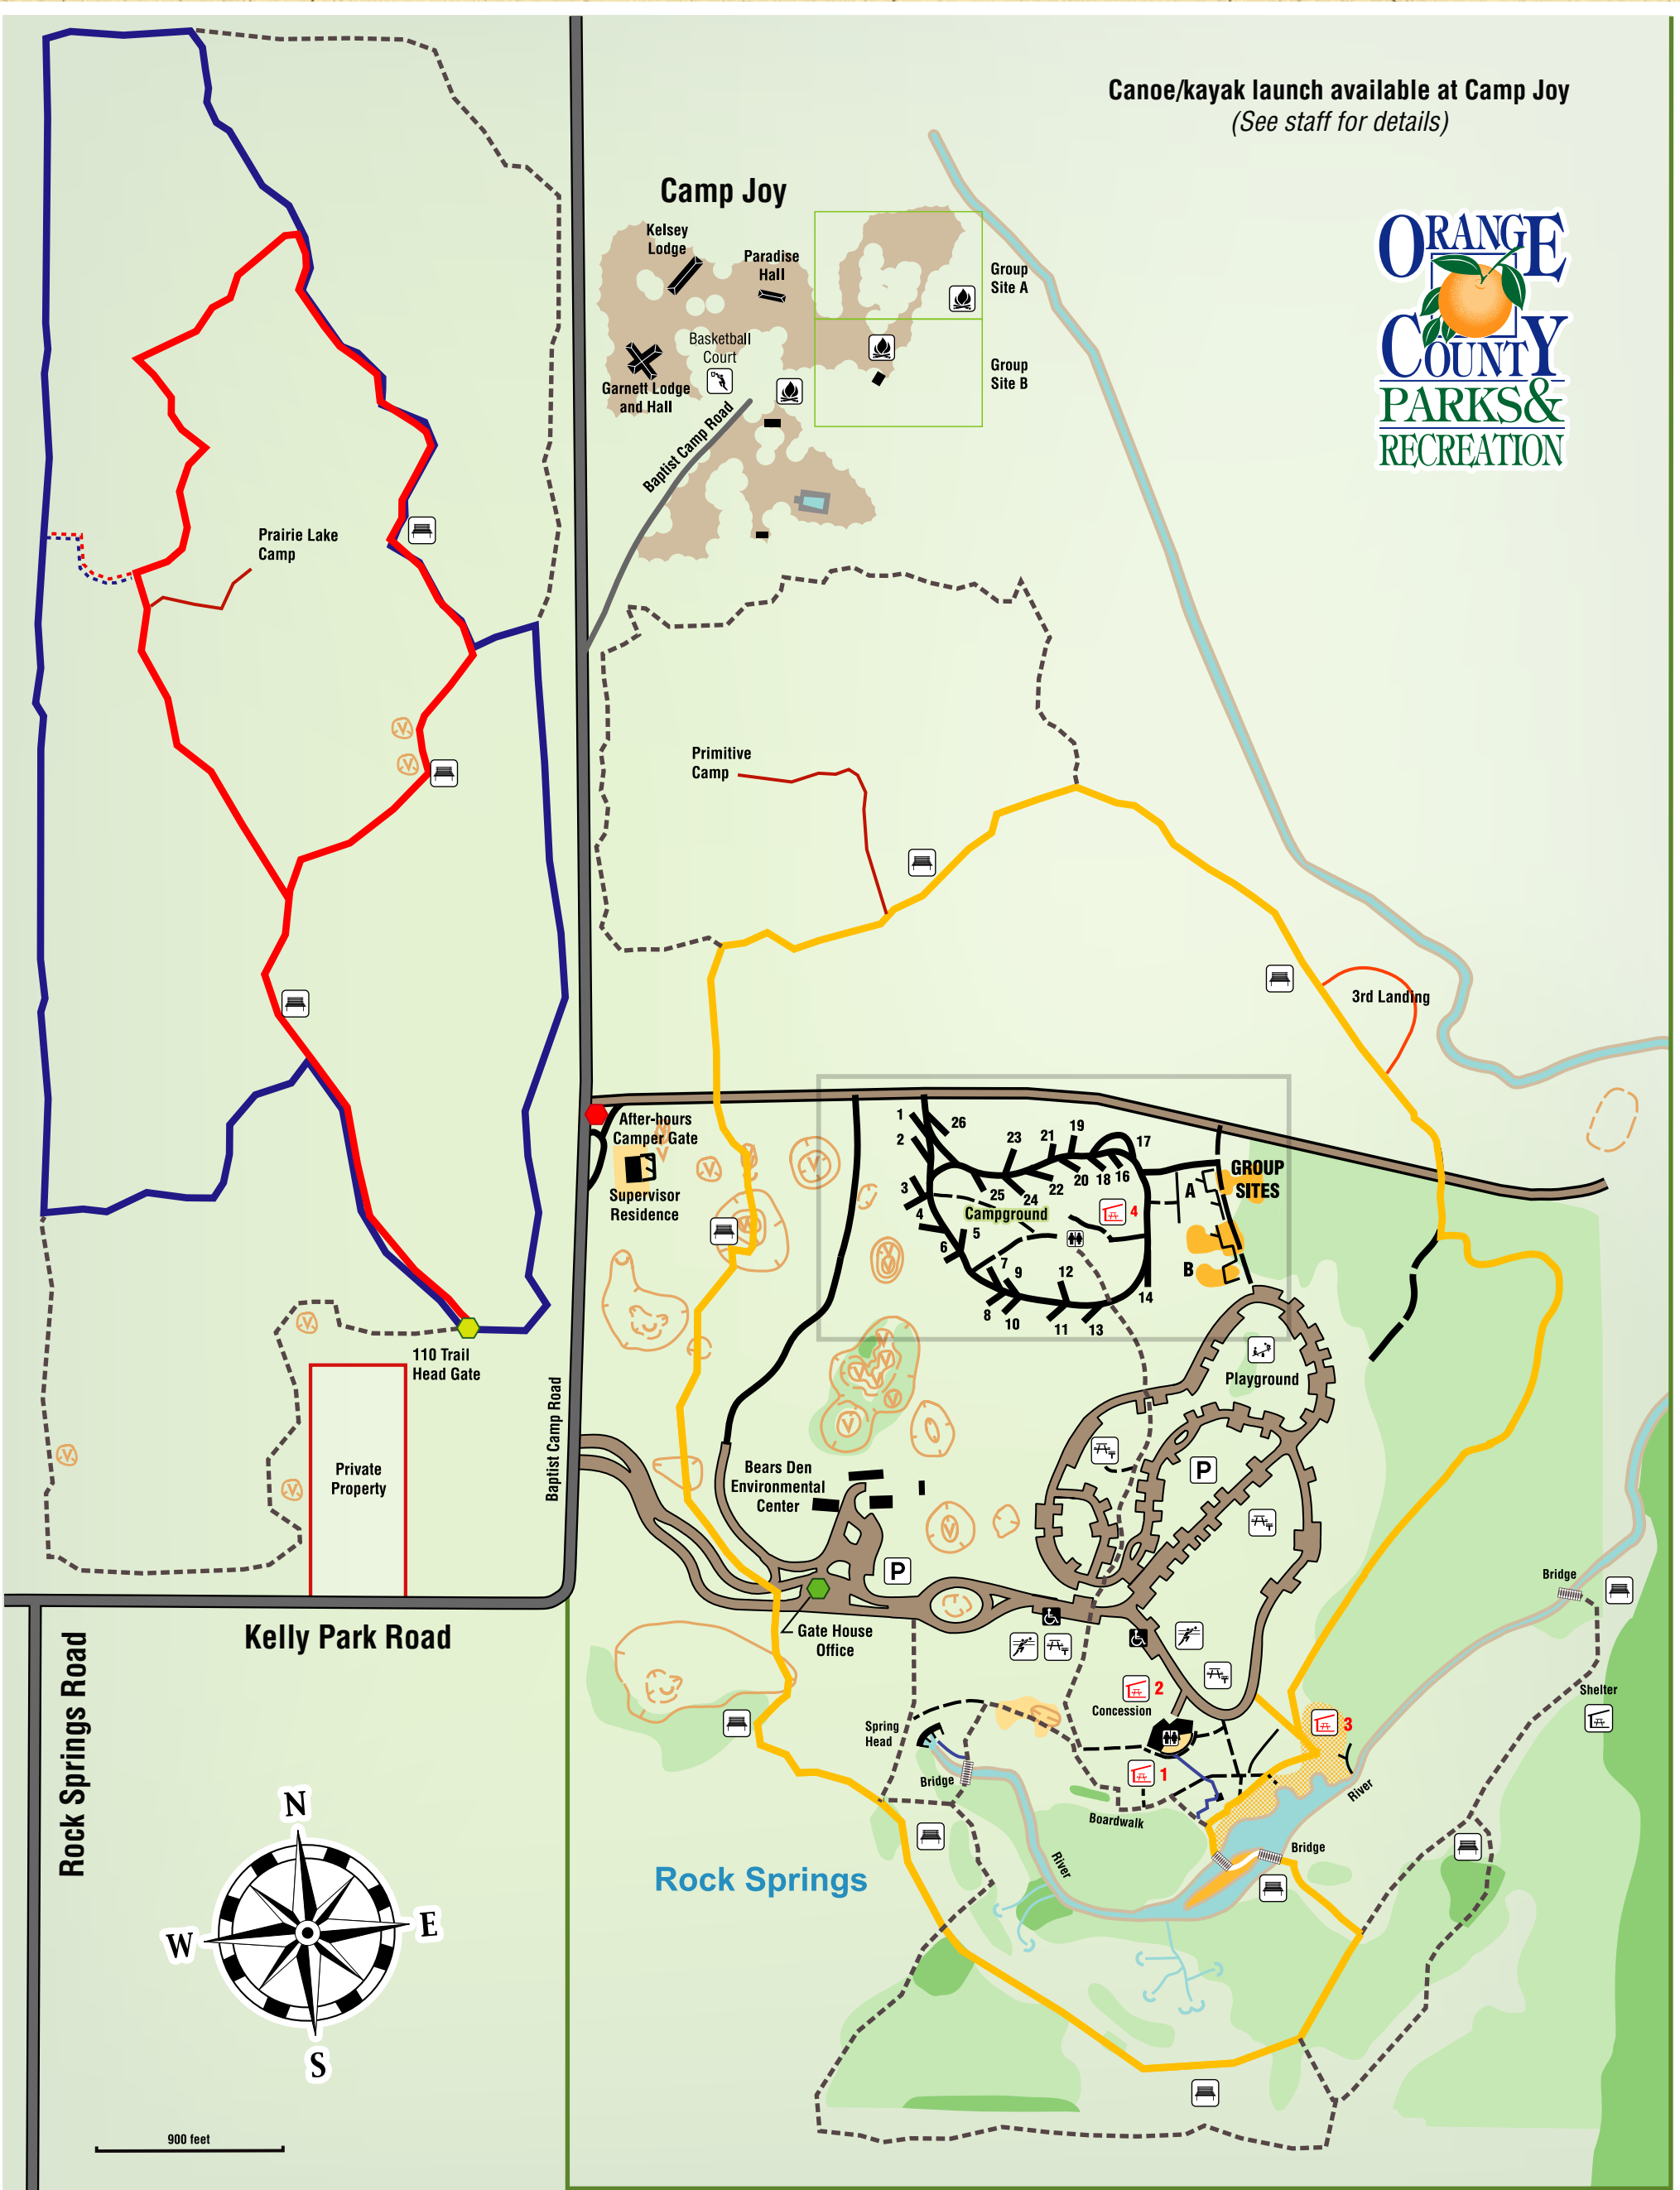

Rules for trail use:

1. No Pets
2. No Alcohol
3. No Littering
4. No Fishing
5. No motor vehicles
6. Do not cross any fence lines.
7. Trails close at sundown
8. No Camping except in designated camping sites. Pre-registration required.
9. No Fires except in designated grills and campfire rings.
10. Please respect and help us protect our wildlife.

Map Legend

- | | | |
|-------------------|------------------------|---------------------------------------|
| Basketball Courts | Playground | YELLOW Kelly Loop Trail 1.5 ml |
| Bench | Restrooms | BLUE Oakhill Trail 1.8 ml |
| Bridge | Sink Hole | RED Prairie Lake Trail 1.5 ml |
| Camping Area | Volleyball Court | Sidewalk/Unpaved Trail |
| Pavilion | Handicap Accessibility | |
| Parking | Dump Station | |
| Picnic Area | | |

Canoe/kayak launch available at Camp Joy
(See staff for details)

900 feet